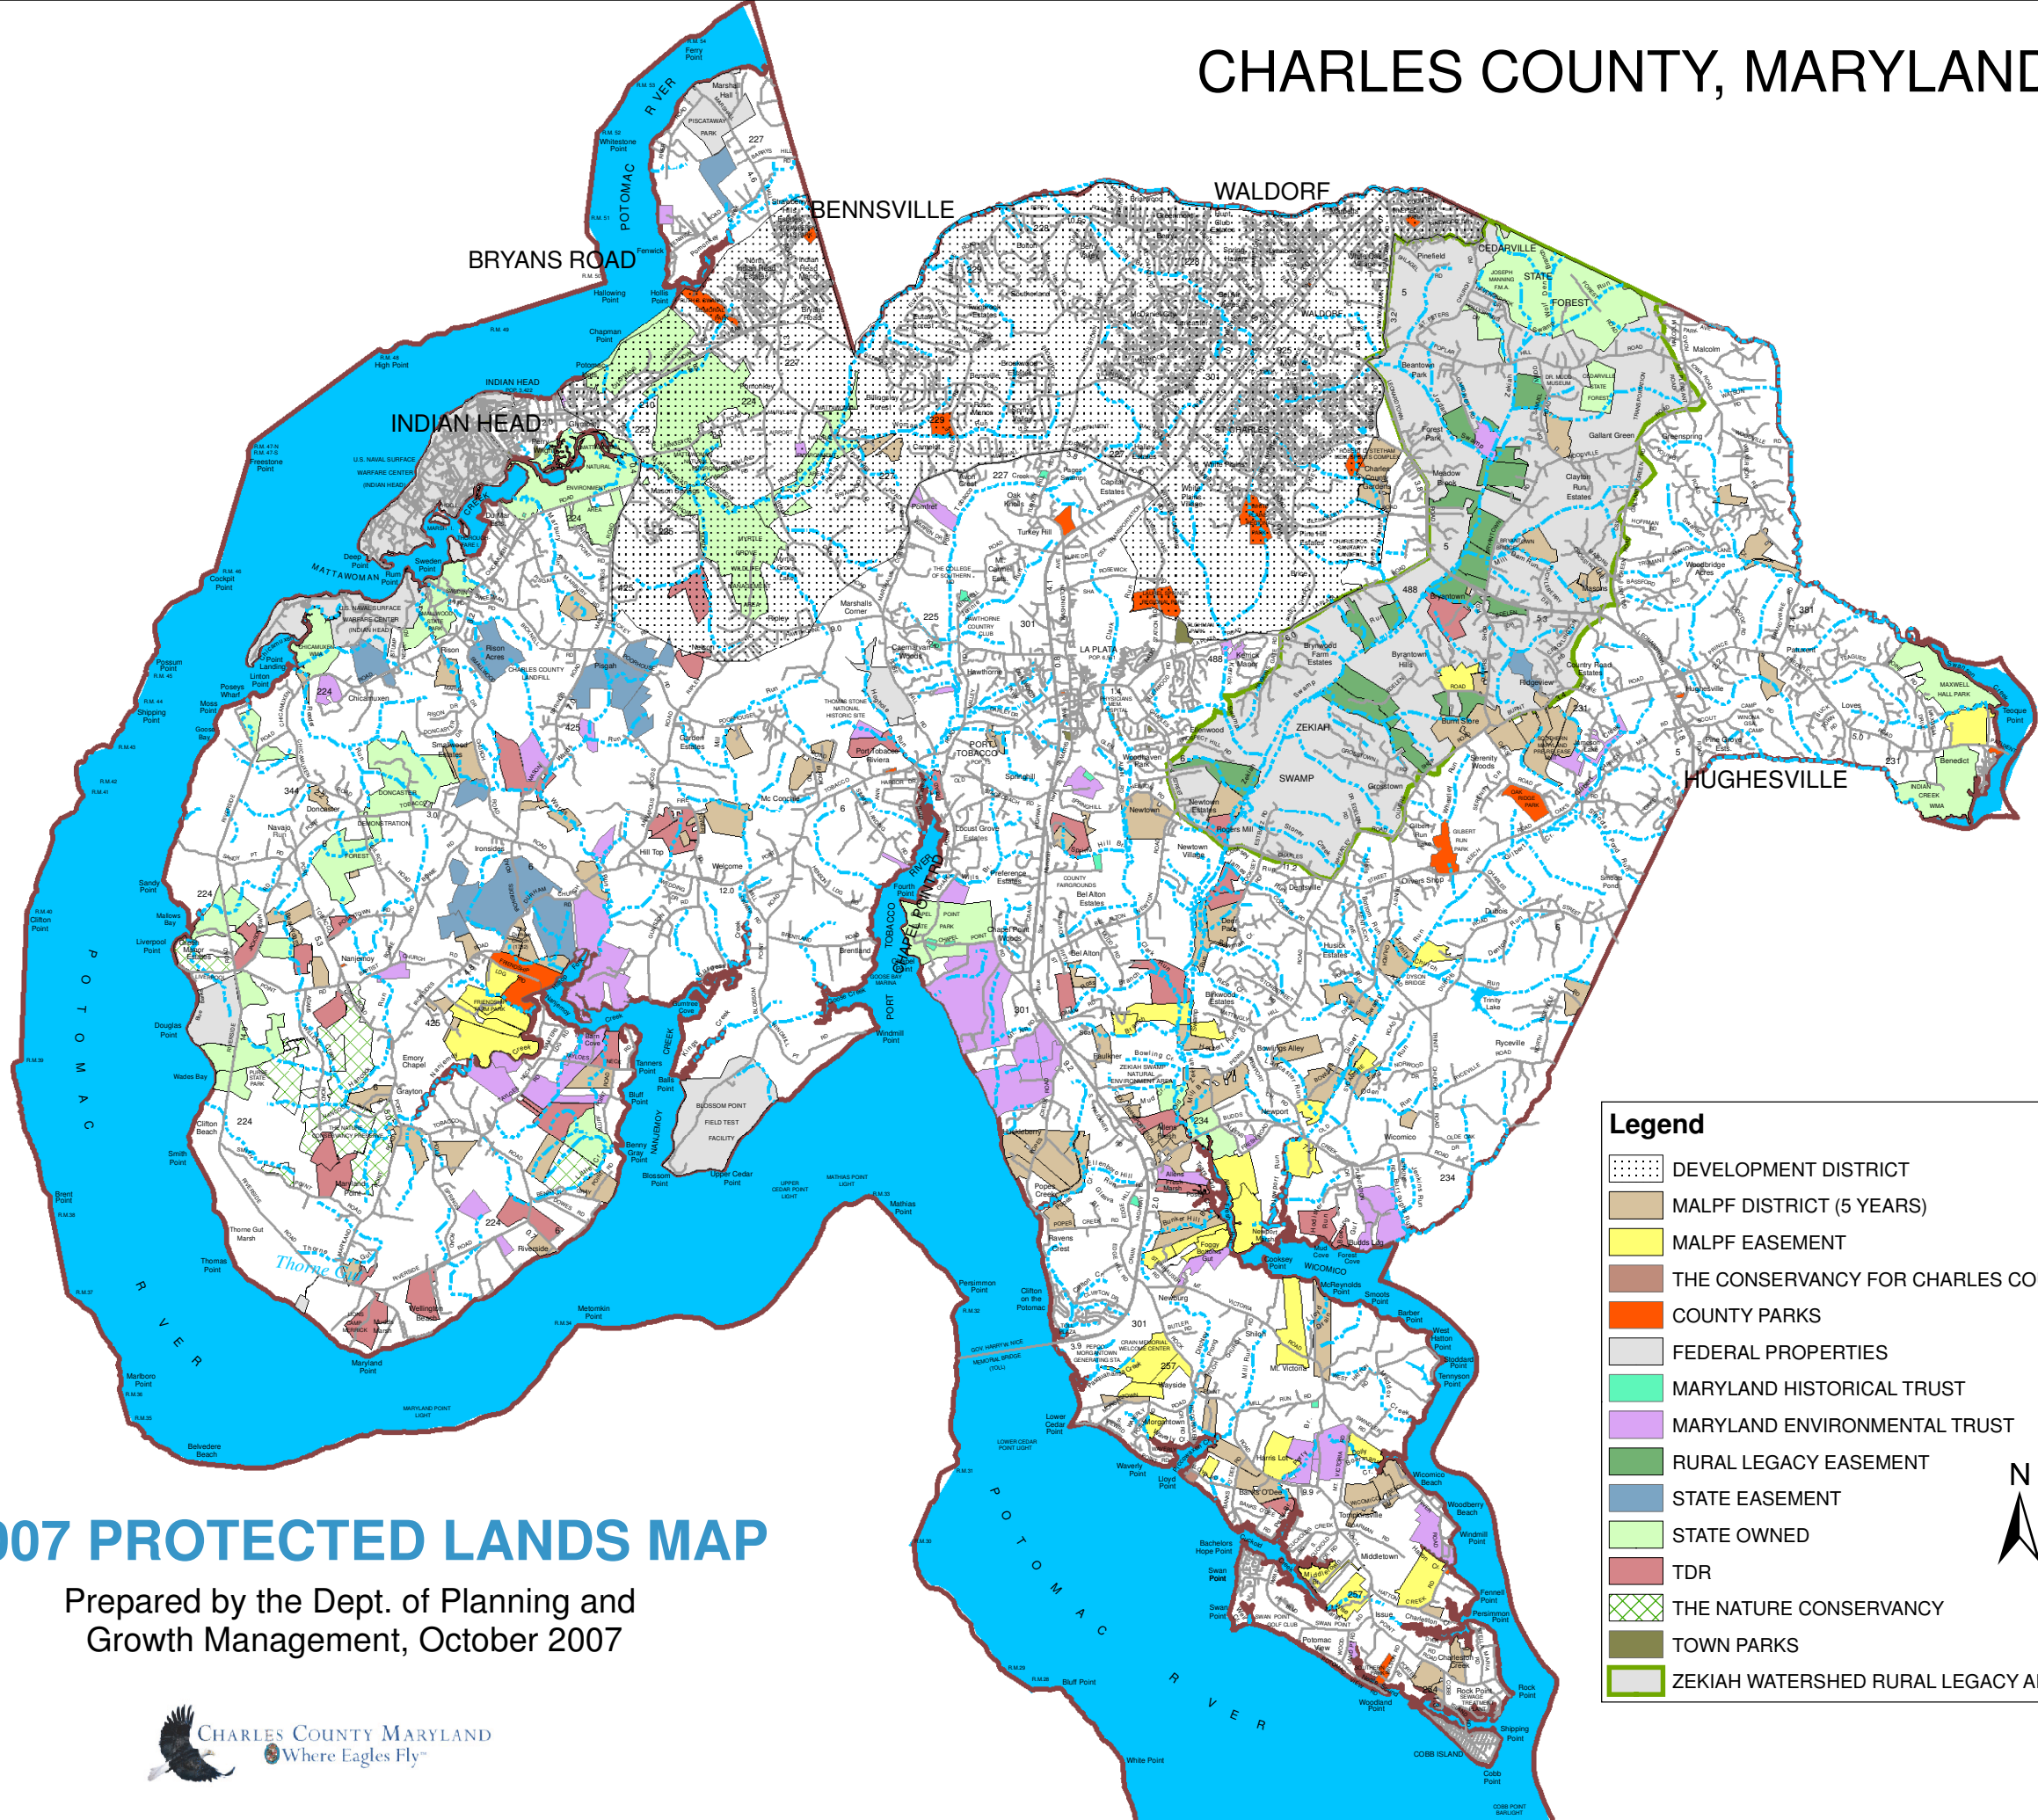

CHARLES COUNTY, MARYLAND

Legend

- DEVELOPMENT DISTRICT
- MALPF DISTRICT (5 YEARS)
- MALPF EASEMENT
- THE CONSERVANCY FOR CHARLES COUNTY
- COUNTY PARKS
- FEDERAL PROPERTIES
- MARYLAND HISTORICAL TRUST
- MARYLAND ENVIRONMENTAL TRUST
- RURAL LEGACY EASEMENT
- STATE EASEMENT
- STATE OWNED
- TDR
- THE NATURE CONSERVANCY
- TOWN PARKS
- ZEKIAH WATERSHED RURAL LEGACY AREA

2007 PROTECTED LANDS MAP

Prepared by the Dept. of Planning and Growth Management, October 2007